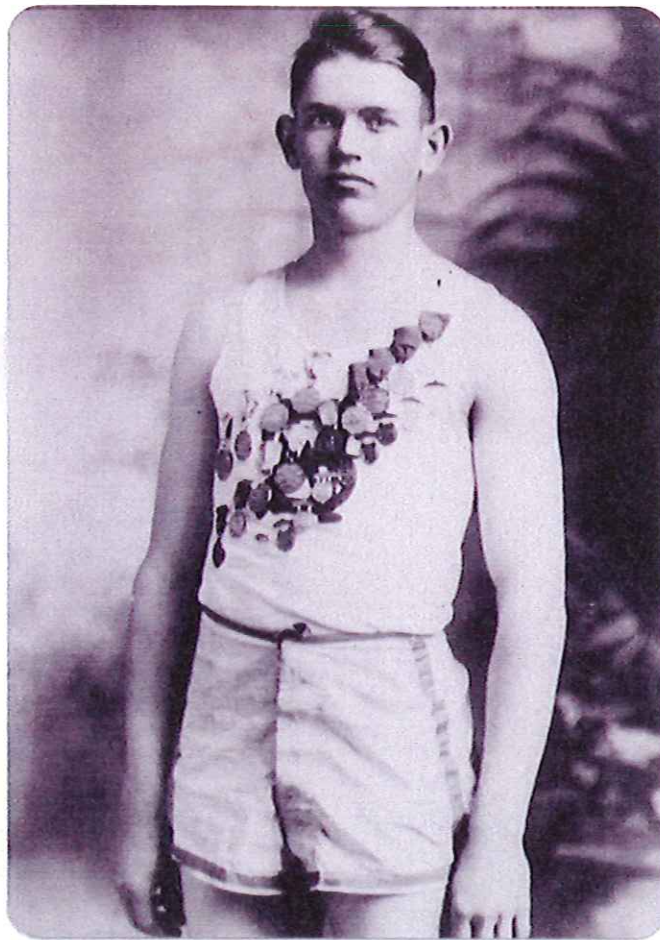

Hobart Walton
High School track
and field athlete